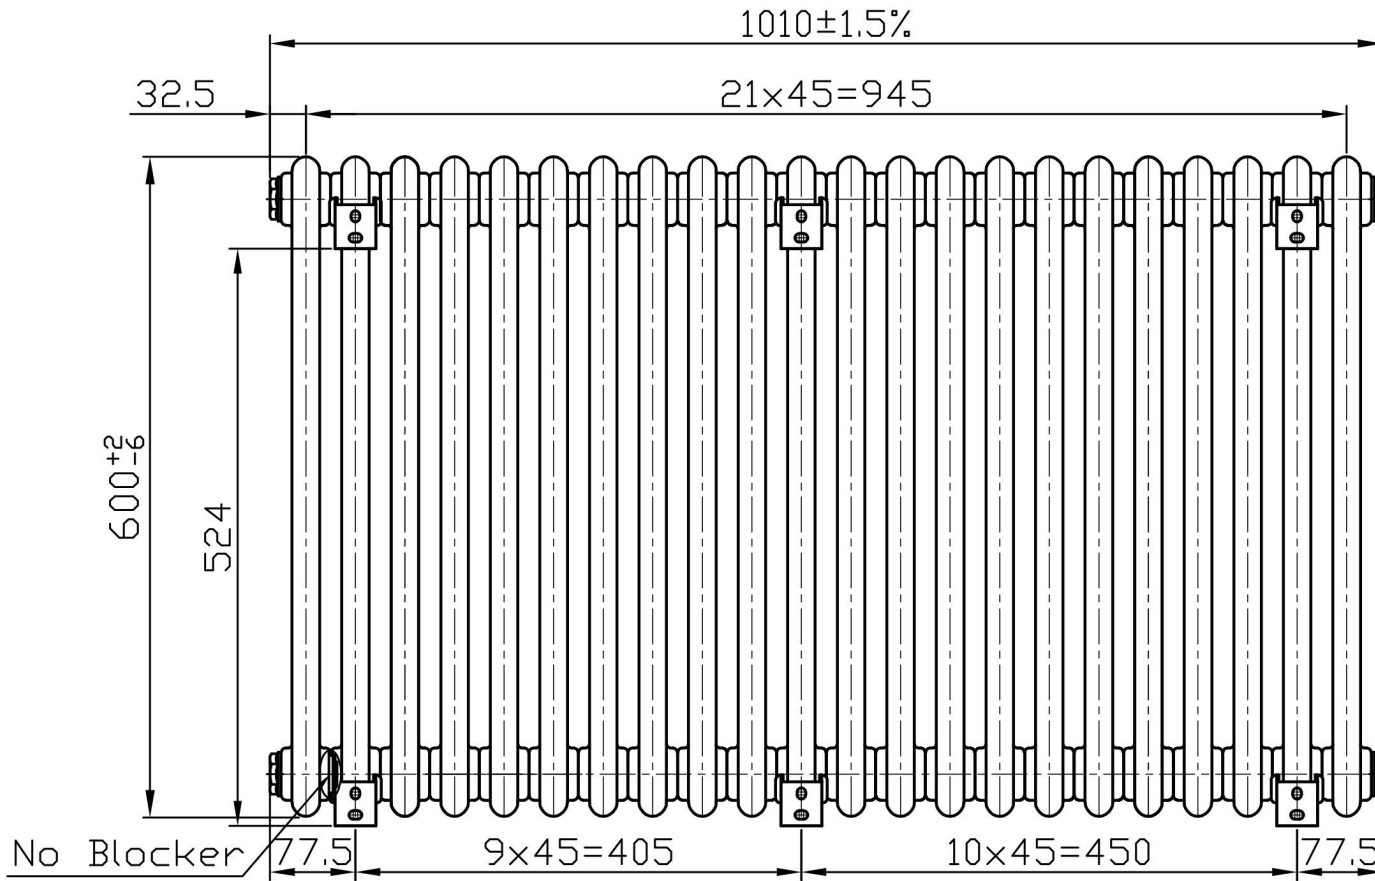

Imperia 2 Column Horizontal 600 x 1010mm. Painted

Technical Drawing

Unit: mm

Eastbrook 

Eastbrook Road, Gloucester GL4 3DB
 Technical Helpline : 01452 317890
 Mon - Fri / 8am - 5pm
 Email : technical@eastbrookco.com