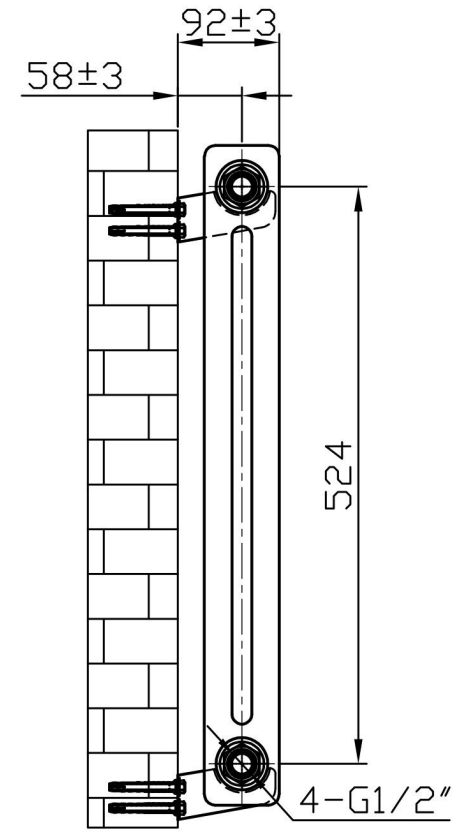

Imperia 2 Column Horizontal 600 x 1010mm. Painted

Technical Drawing

Unit: mm

Eastbrook 

Eastbrook Road, Gloucester GL4 3DB
 Technical Helpline : 01452 317890
 Mon - Fri / 8am - 5pm
 Email : technical@eastbrookco.com