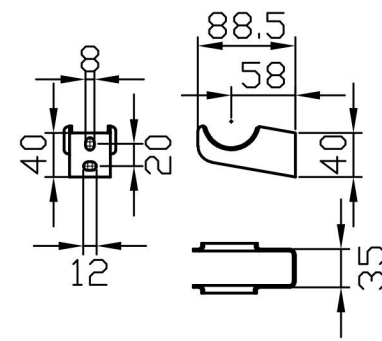

Imperia 2 Column Horizontal 600 x 1010mm. Painted

Technical Drawing

Unit: mm

Eastbrook 

Eastbrook Road, Gloucester GL4 3DB
 Technical Helpline : 01452 317890
 Mon - Fri / 8am - 5pm
 Email : technical@eastbrookco.com