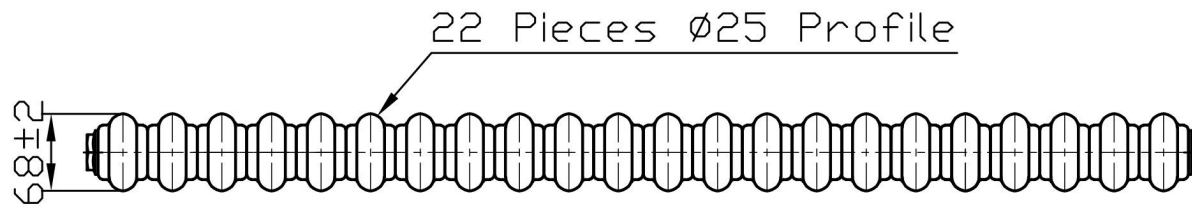

Imperia 2 Column Horizontal 600 x 1010mm. Painted

Technical Drawing

Unit: mm

Eastbrook 

Eastbrook Road, Gloucester GL4 3DB
 Technical Helpline : 01452 317890
 Mon - Fri / 8am - 5pm
 Email : technical@eastbrookco.com